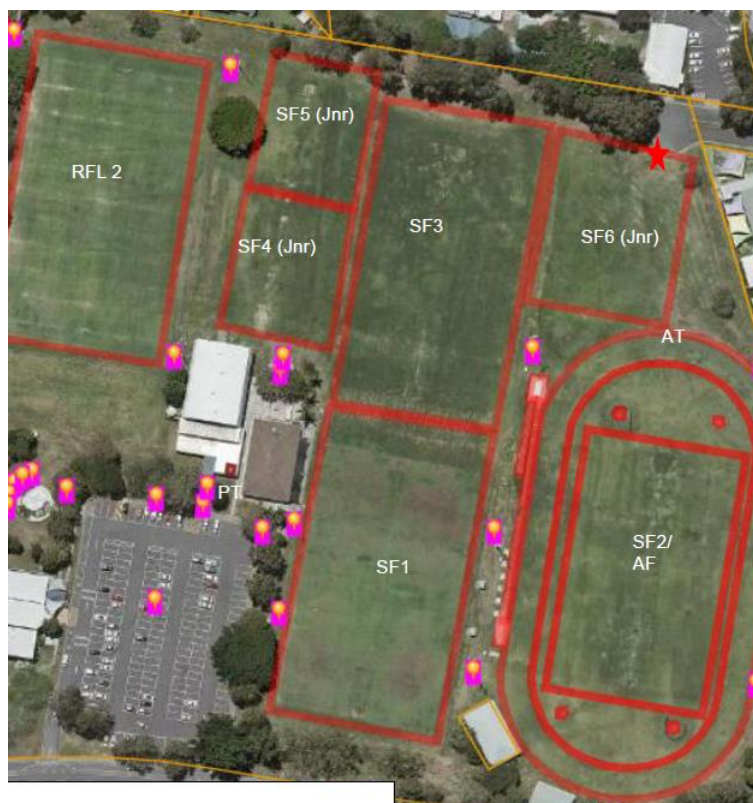

Runaway Bay East Precinct MAP.

Lae Drive
(opposite KFC)

WEEKS 1, 2, 3 & 4

Juniors

POOL A

Home			Competition	Soccer - Junior - Pool A
Team 1	Gaven A			
Team 2	Oxenford A			
Team 3	Ashmore B			
Team 4	Silkwood B			
Team 5	Arundel A			
Team 6	Ashmore C			
Week 1: Round 1				
Match #	Team 1	Team 2	Location	Time
1	Gaven A	Oxenford A	Field 4	11.00am
2	Ashmore B	Silkwood B	Field 5	11.00am
3	Arundel A	Ashmore C	Field 6	11.00am
Week 1: Round 2				
Match #	Team 1	Team 2	Location	Time
1	Oxenford A	Ashmore B	Field 4	12.30pm
2	Silkwood B	Arundel A	Field 5	12.30pm
3	Ashmore C	Gaven A	Field 6	12.30pm
Week 2: Round 3				
Match #	Team 1	Team 2	Location	Time
1	Ashmore B	Ashmore C	Field 4	11.00am
2	Silkwood B	Oxenford A	Field 5	11.00am
3	Arundel A	Gaven A	Field 6	11.00am
Week 2: Round 4				
Match #	Team 1	Team 2	Location	Time
1	Ashmore C	Oxenford A	Field 4	12.30pm
2	Arundel A	Ashmore B	Field 5	12.30pm
3	Silkwood B	Gaven A	Field 6	12.30pm
Week 3: Round 5				
Match #	Team 1	Team 2	Location	Time
1	Arundel A	Oxenford A	Field 4	11.00am
2	Ashmore B	Gaven A	Field 5	11.00am
3	Silkwood B	Ashmore C	Field 6	11.00am
Week 3: Round 6				
Match #	Team 1	Team 2	Location	Time
1	Ashmore B	Aashmore C	Field 4	12.30pm
2	Silkwood B	Oxenford A	Field 5	12.30pm
3	Arundel A	Gaven A	Field 6	12.30pm
Week 4: Round 7				
Match #	Team 1	Team 2	Location	Time
1	Ashmore C	Oxenford A	Field 4	11.00am
2	Arundel A	Ashmore B	Field 5	11.00am
3	Silkwood B	Gaven A	Field 6	11.00am